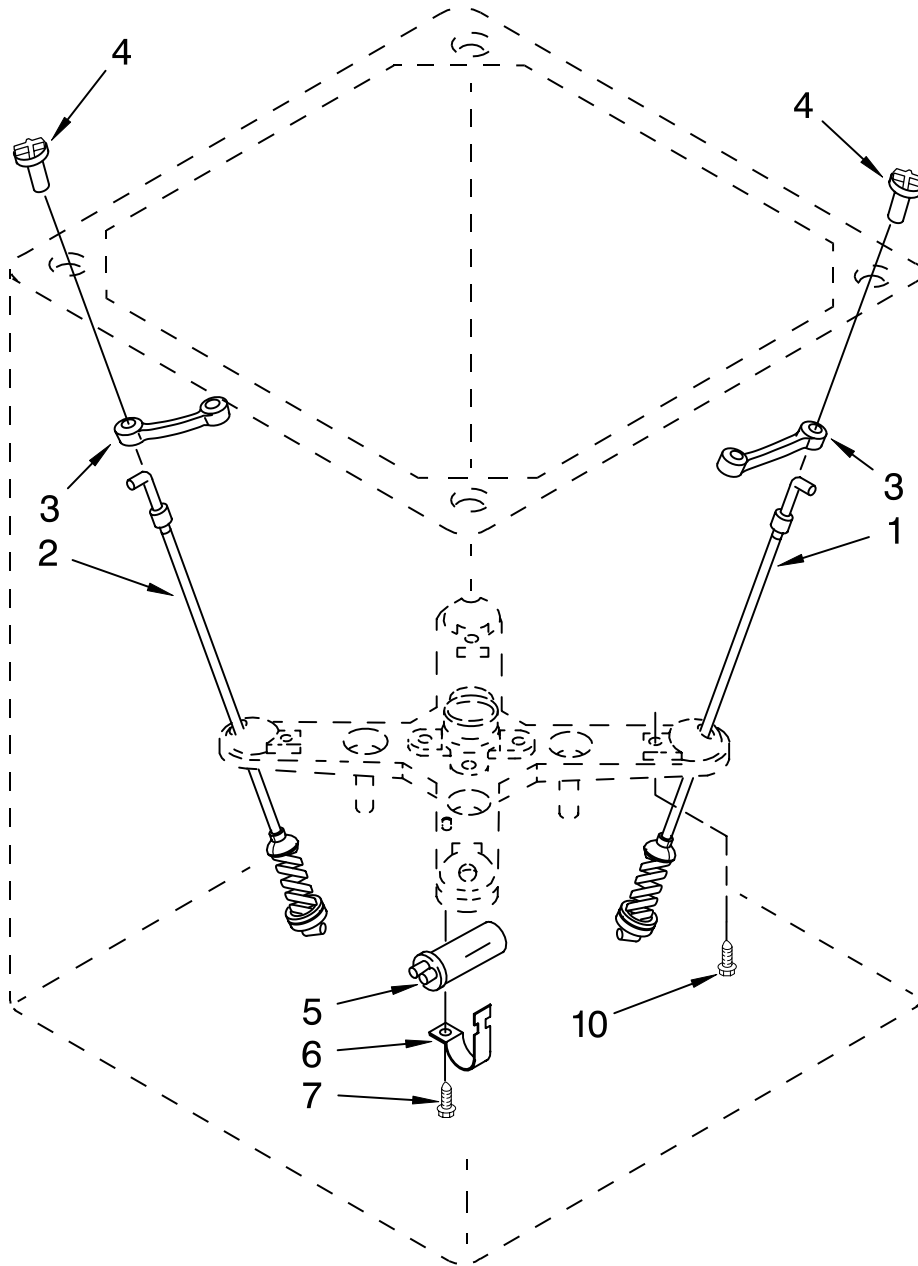

SUSPENSION PARTS

For Model: LCR7244HQ1

(White)

Illus. No.	Part No.	DESCRIPTION
1	3935137	Suspension Rod, Front (2)
2	3935136	Suspension Rod, Rear (2)
3	3967051	Strap, Snubber(4)
4	3968380	Ball, Upper Suspension (4)
5	3429938	Capacitor
6	3428343	Bracket, Capacitor
7	3934040	Screw, Bracket
10	3428033	Screw (4)

FOR ORDERING INFORMATION REFER TO PARTS PRICE LIST